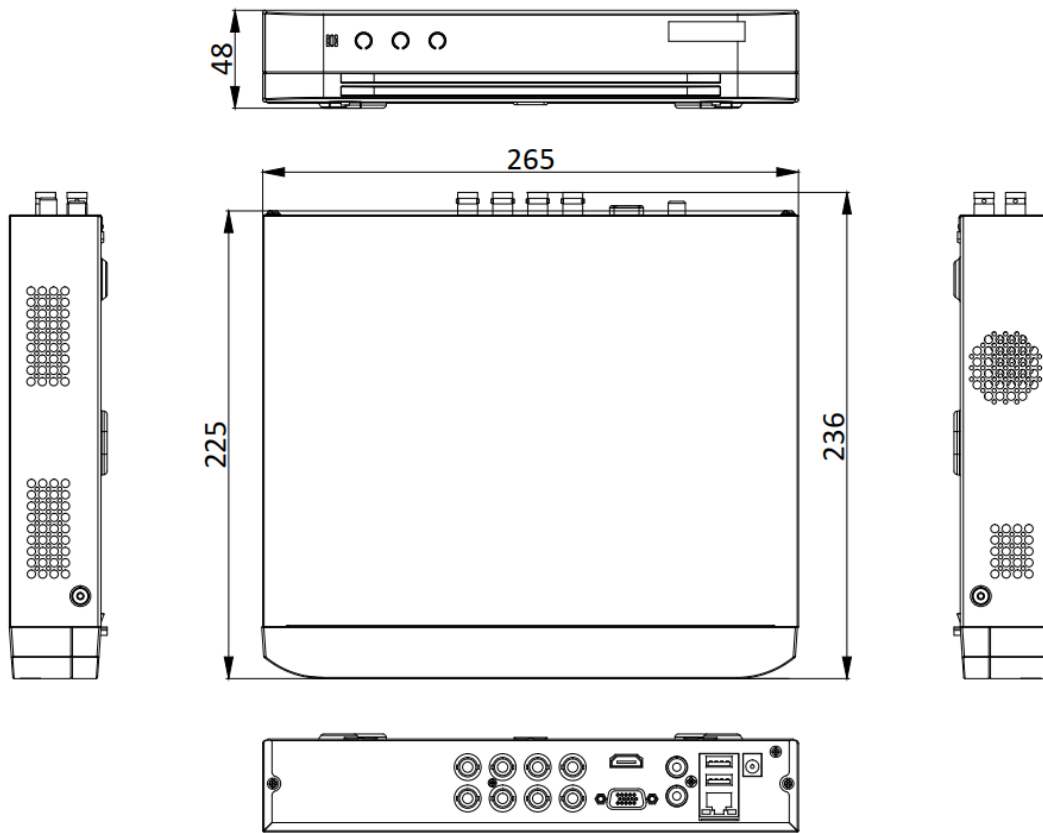

Audio Input	1-ch RCA (2.0 Vp-p, 1 K Ω) 8-ch via coaxial cable
Audio Output	1-ch, RCA (Linear, 1 K Ω)
Two-Way Audio	Reuse the first audio input
Synchronous playback	8-ch
Network	
Remote Connection	64
Total Bandwidth	72 Mbps
Network Protocol	TCP/IP, PPPoE, DHCP, Hik-Connect, DNS, DDNS, NTP, SADP, SMTP, UPnP™, HTTPS
Network Interface	1, RJ45 10/100 Mbps self-adaptive Ethernet interface
Auxiliary Interface	
SATA	1 SATA interface
Capacity	Up to 4 TB capacity for each disk
USB Interface	Rear panel: 2 × USB 2.0
Alarm In/Out	N/A
General	
Power Supply	12 VDC, 1.5 A
Consumption	≤ 17 W (without HDD)
Working Temperature	-10 °C to 55 °C (14 °F to +31 °F)
Working Humidity	10% to 90%
Dimension (W × D × H)	260 × 222 × 45 mm (10.2 × 8.7 × 1.8 inch)
Weight	≤ 1 kg (without HDD, 2.2 lb.)

Physical Interface

No.	Description	No.	Description
1	Video and coaxial audio in	5	AUDIO IN, RCA connector
2	HDMI interface	6	LAN network interface and USB interface
3	VGA interface	7	12 VDC power input
4	AUDIO OUT, RCA connector	8	GND

Available Model

DS-7208HGHI-M1(C)

▪ Dimension

scale/1:1;Unit/mm

Headquarters

No.555 Qianmo Road, Binjiang District,
Hangzhou 310051, China
T +86-571-8807-5998
www.hikvision.com

Follow us on social media to get the latest product and solution information.