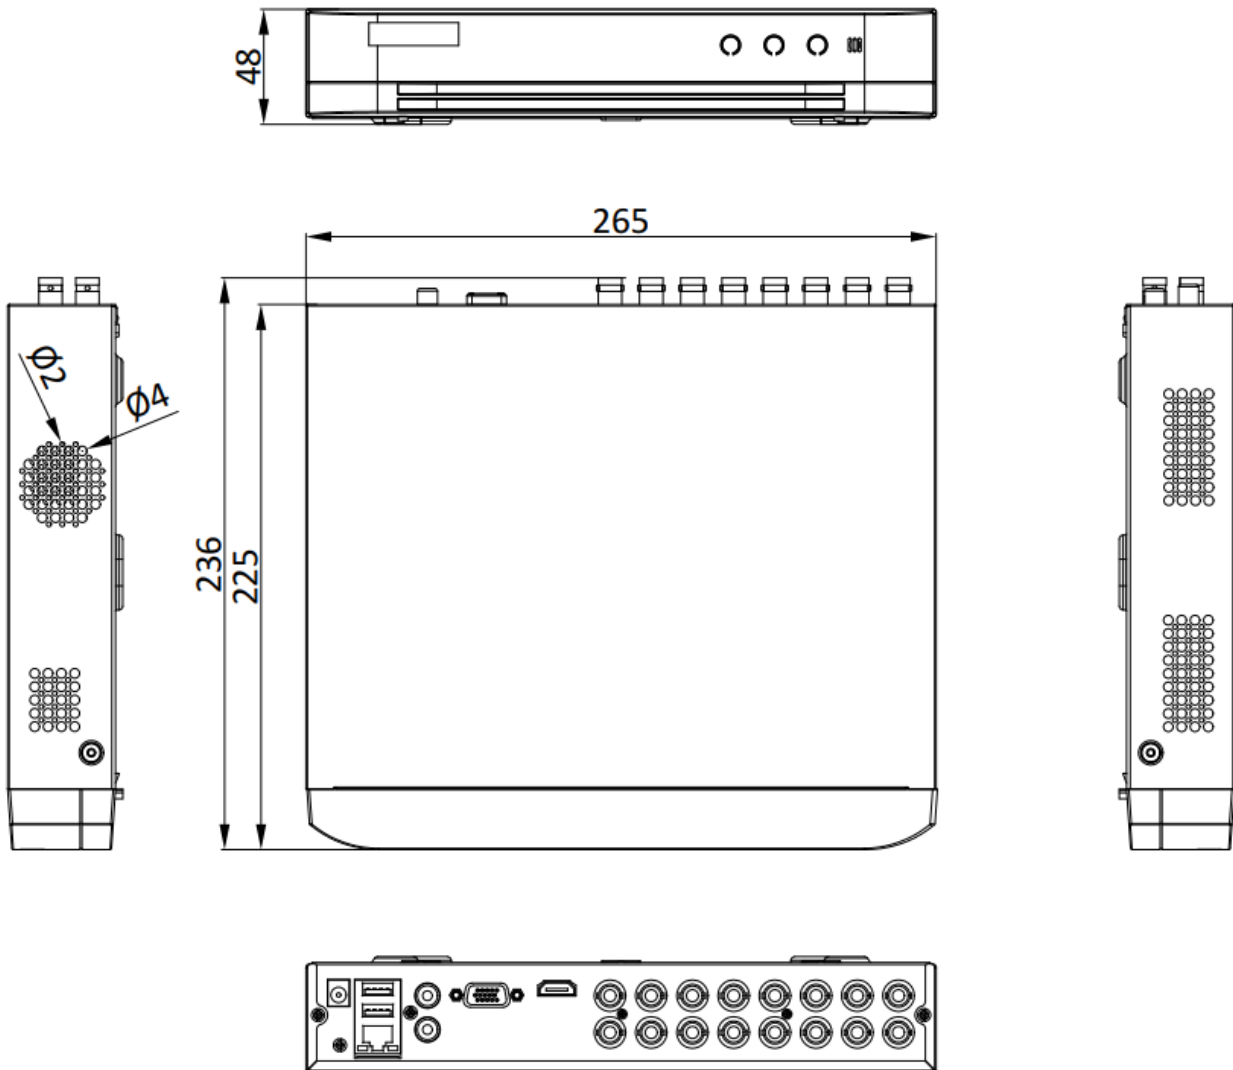

USB Interface	Real panel: 2 × USB 2.0
Alarm In/Out	N/A
General	
Power Supply	12 VDC, 2A
Consumption	≤ 24 W
Working Temperature	-10 °C to +55 °C (+14 °F to +131 °F)
Working Humidity	10% to 90%
Dimension (W × D × H)	265 × 225 × 48 mm (10.4 × 8.9 × 1.9 inch)
Weight	≤ 1.7 kg (3.7 lb)

Dimension

scale/1:1;Unit/mm

Physical Interface

No.	Description	No.	Description
1	Video and Coaxial Audio In	5	AUDIO IN, RCA Connector
2	HDMI Interface	6	USB Interface and LAN Network Interface
3	VGA Interface	7	Power Input
4	AUDIO OUT, RCA Connector	8	GND