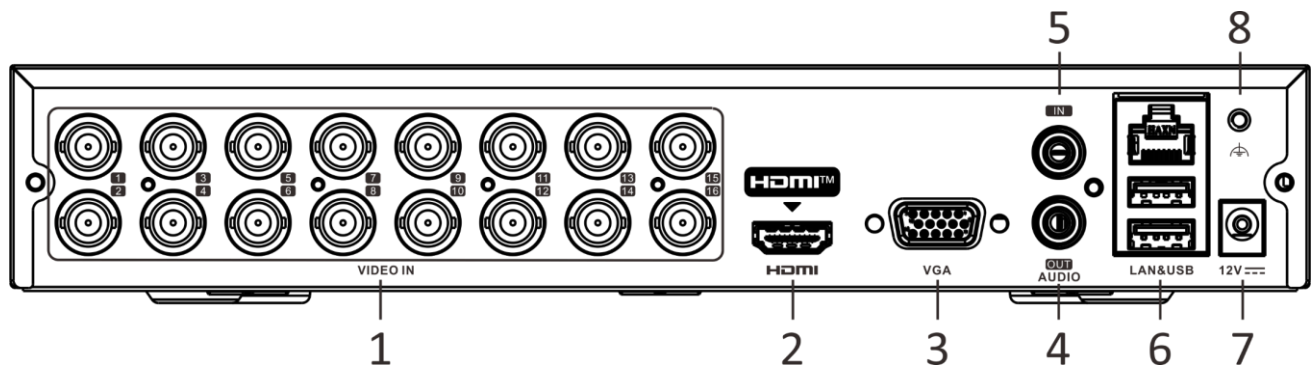

USB Interface	Real panel: 2 × USB 2.0
Alarm In/Out	N/A
General	
Power Supply	12 VDC, 2A
Consumption	≤ 24 W
Working Temperature	-10 °C to +55 °C (+14 °F to +131 °F)
Working Humidity	10% to 90%
Dimension (W × D × H)	265 × 225 × 48 mm (10.4 × 8.9 × 1.9 inch)
Weight	≤ 1.7 kg (3.7 lb)

Dimension

scale/1:1;Unit/mm

Physical Interface

No.	Description	No.	Description
1	Video and Coaxial Audio In	5	AUDIO IN, RCA Connector
2	HDMI Interface	6	USB Interface and LAN Network Interface
3	VGA Interface	7	Power Input
4	AUDIO OUT, RCA Connector	8	GND