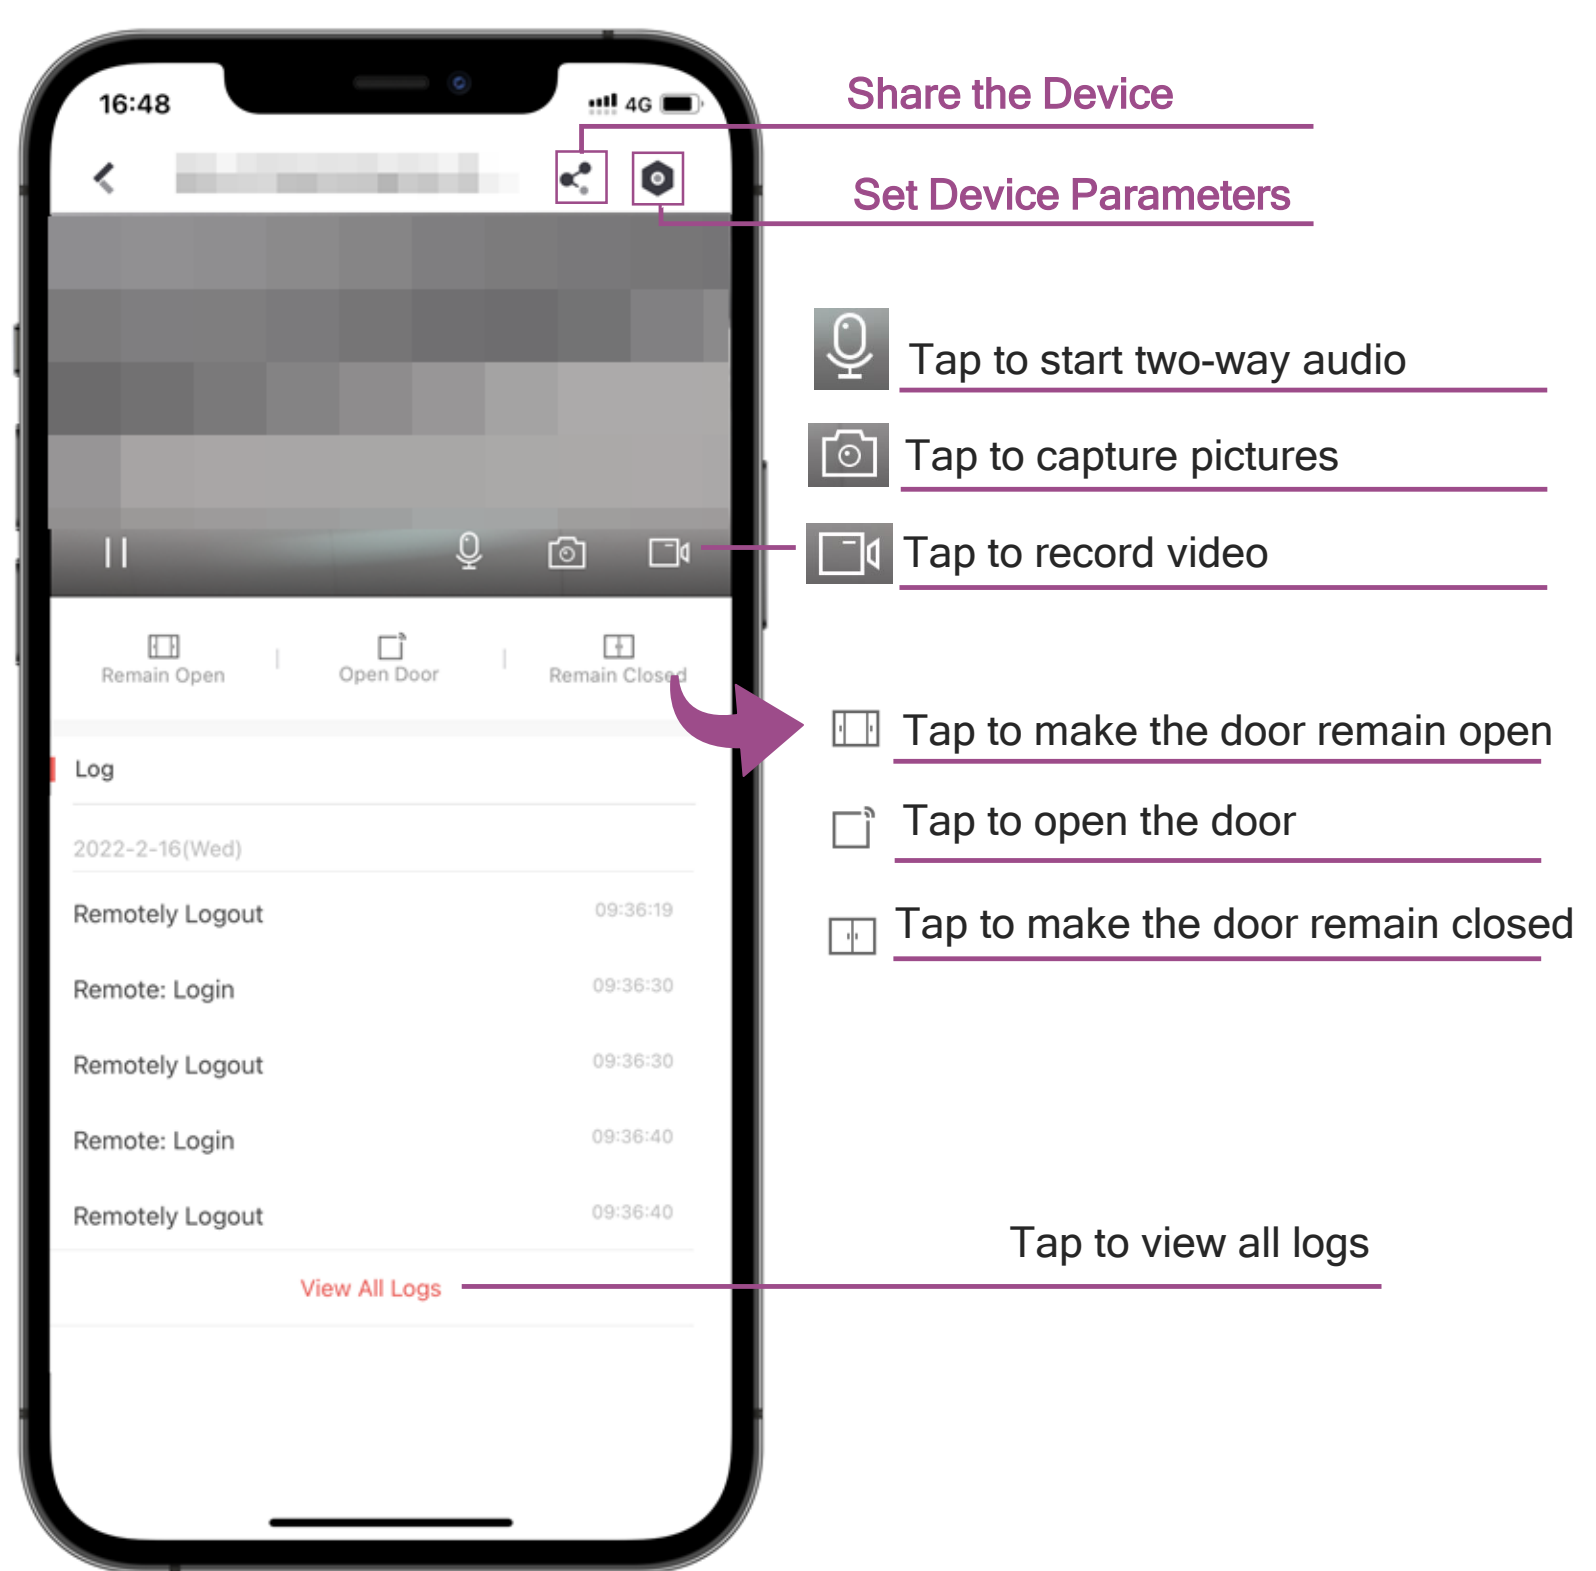

Add Device for Live View
Add a device and swipe the live view image to view the live image of another device

Share the Device

Set Device Parameters

Add to Favorites

Get Icon Meanings

Customize Toolbar

Note:
When there are multiple windows, double tap a window to enlarge it, and double tap again to go back to multiple windows.

Playback

Start Live View

Add Device for Playback
Add a device and swipe image to view the recorded videos from another device

Share the Device

Set Device Parameters

Add to Favorites

Get Icon Meanings

Customize Toolbar

- Tap to play locally stored footages
- Tap to play footages stored on cloud
- Tap to switch to clip playback
- Tap to switch to timeline playback

Security Control

Access Control

Intercom

Legal Information