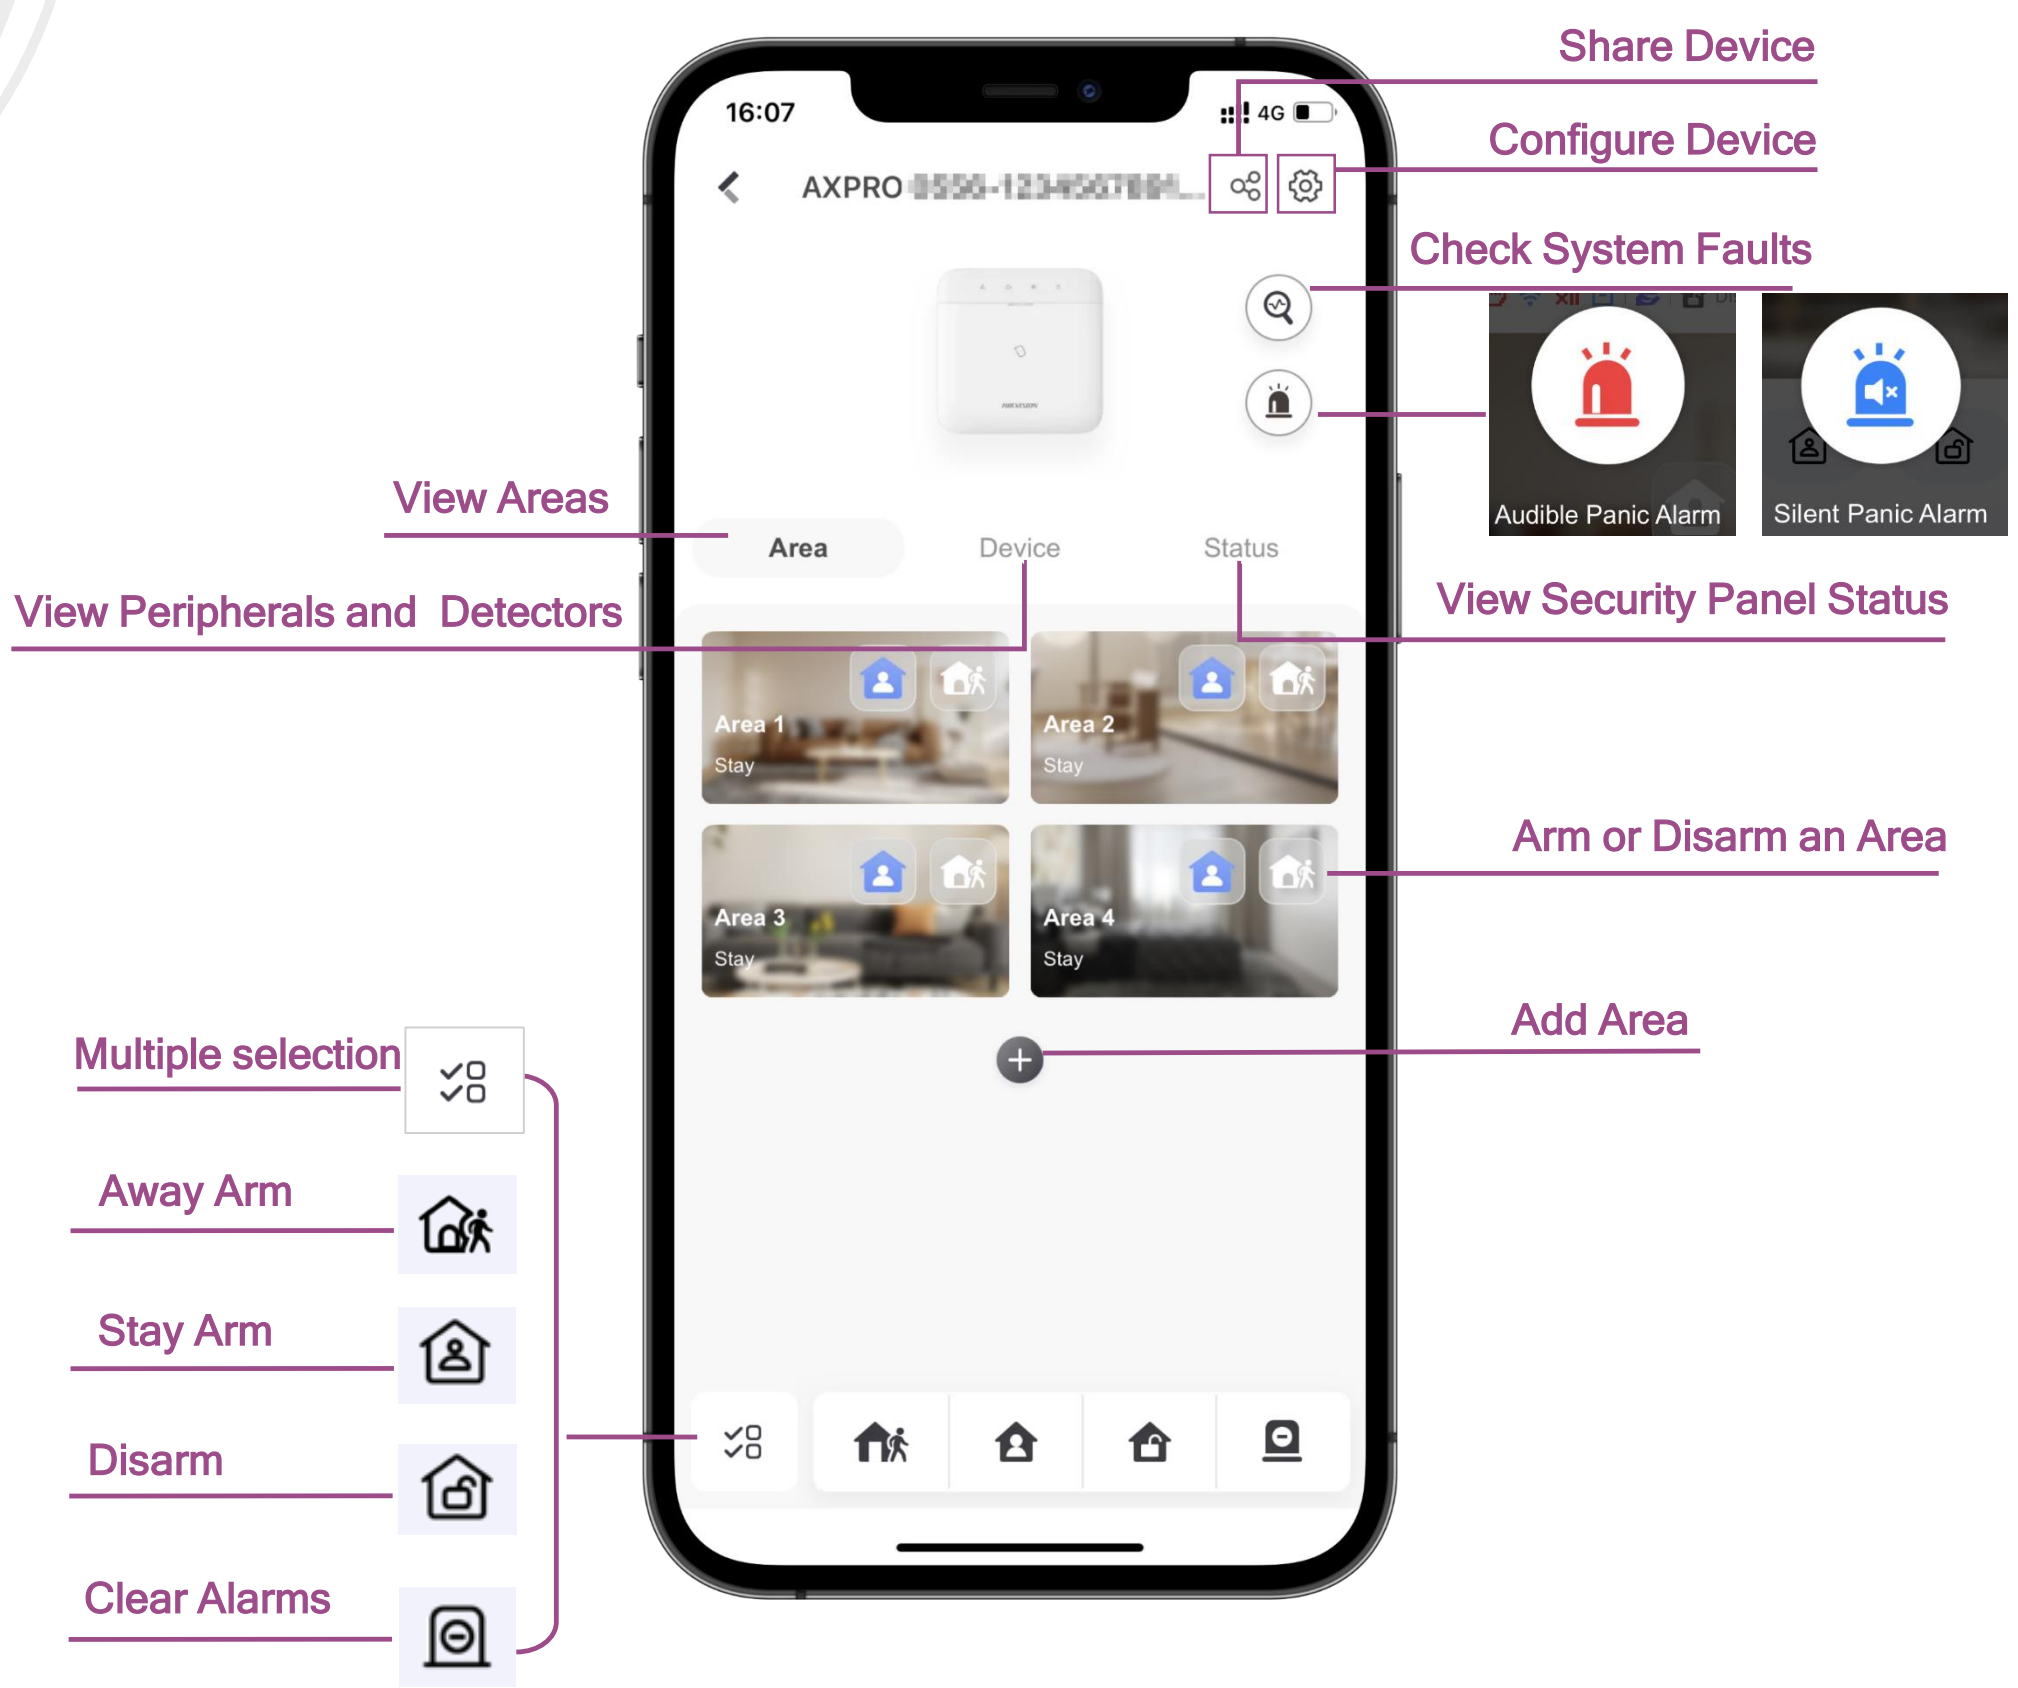

Live View

Pause/Start

Audio On/Off

Window Division

Resolution

Landscape View

Start Playback

View Events

Add Device for Live View
Add a device and swipe the live view image to view the live image of another device

Share the Device

Set Device Parameters

Add to Favorites

Get Icon Meanings

Customize Toolbar

Note:
When there are multiple windows, double tap a window to enlarge it, and double tap again to go back to multiple windows.

Playback

Start Live View

Add Device for Playback
Add a device and swipe image to view the recorded videos from another device

Share the Device

Set Device Parameters

Add to Favorites

Get Icon Meanings

Customize Toolbar

- Tap to play locally stored footages
- Tap to play footages stored on cloud
- Tap to switch to clip playback
- Tap to switch to timeline playback

Security Control

Access Control

Intercom

Legal Information