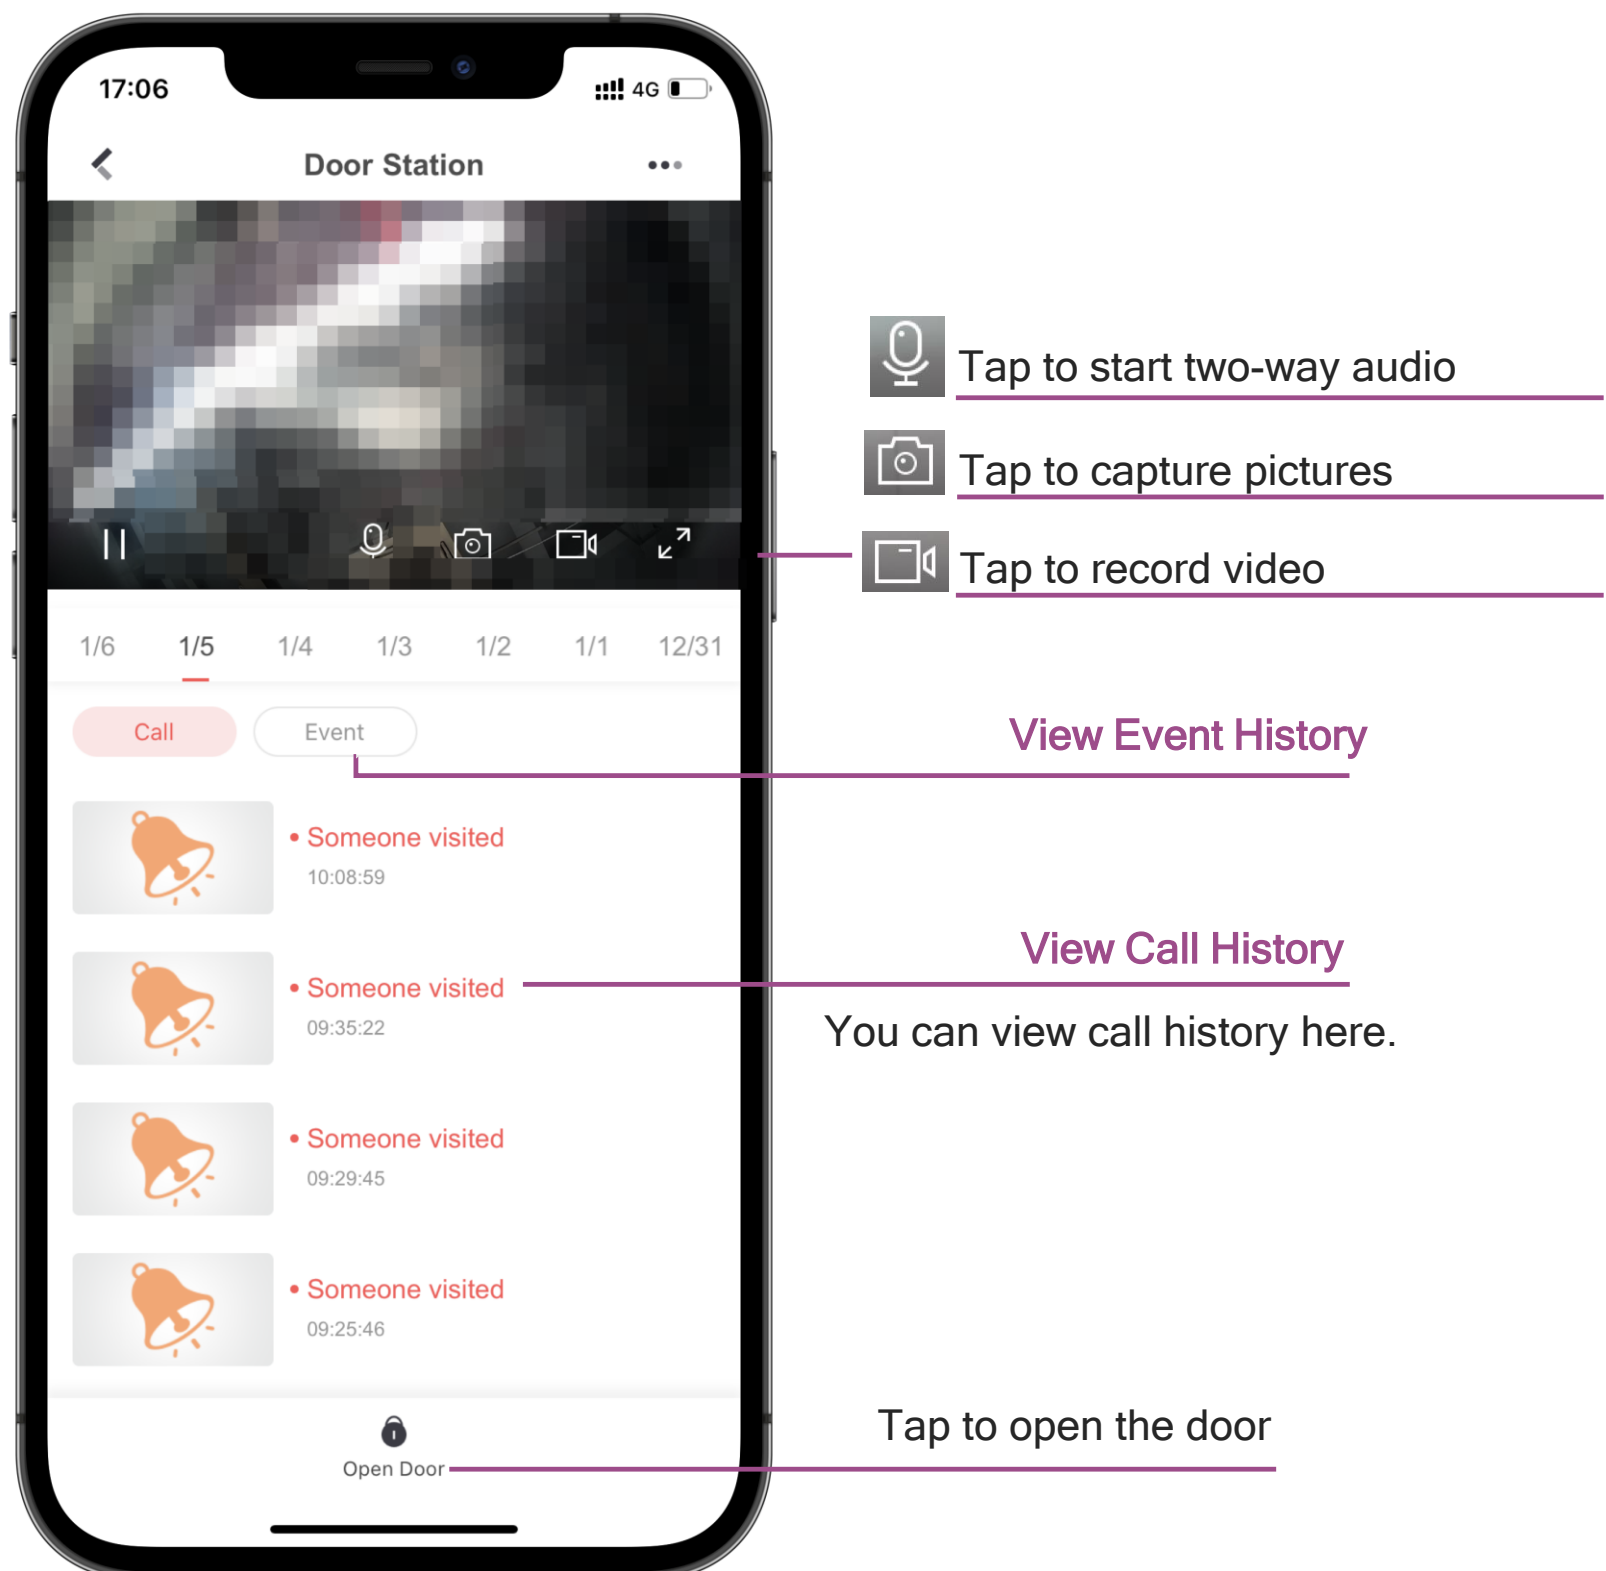

Add Device for Live View
Add a device and swipe the live view image to view the live image of another device

Share the Device

Set Device Parameters

Add to Favorites

Get Icon Meanings

Customize Toolbar

Note:
When there are multiple windows, double tap a window to enlarge it, and double tap again to go back to multiple windows.

Playback

Start Live View

Add Device for Playback
Add a device and swipe image to view the recorded videos from another device

Share the Device

Set Device Parameters

Add to Favorites

Get Icon Meanings

Customize Toolbar

- Tap to play locally stored footages
- Tap to play footages stored on cloud
- Tap to switch to clip playback
- Tap to switch to timeline playback

Security Control

Access Control

Intercom

Legal Information