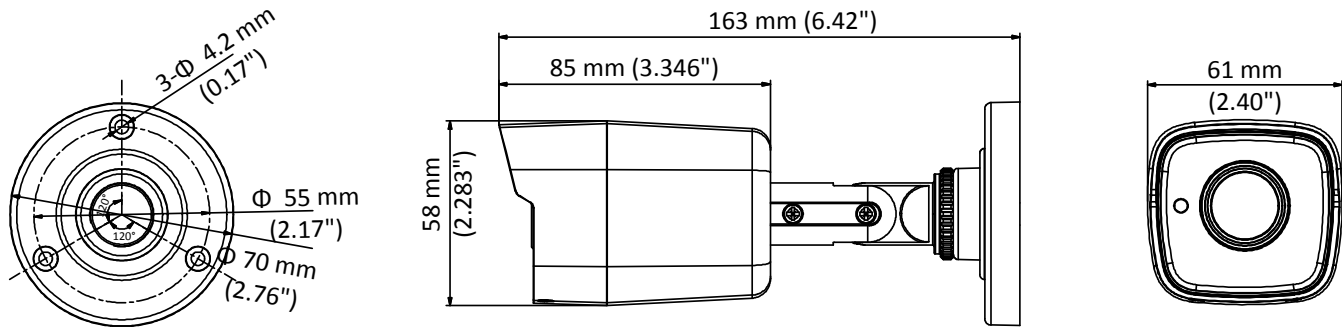

Order Model

DS-2CE16H0T-ITPF

Dimension