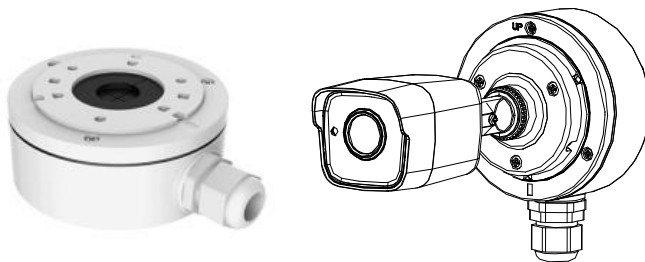

## DS-2CE16H0T-ITPF 5 MP Bullet Camera

### Key Features

- 5 MP high performance COMS
- 2560 × 1944 resolution
- 2.8 mm, 3.6 mm, 6 mm fixed lens
- EXIR 2.0, smart IR, up to 20 m IR distance
- OSD menu, 2D DNR, DWDR
- 4 in 1 video output (switchable TVI/AHD/CVI/CVBS)
- IP67
- Up the coax (HIKVISION-C)

## Specification

<b>Camera</b>	
Image Sensor	5 MP CMOS image sensor
Resolution	2560 (H) × 1944 (V)
Min. Illumination	Color: 0.01 Lux @ (F1.2, AGC ON), 0 Lux with IR
Shutter Time	PAL: 1/25 s to 1/50, 000 s NTSC: 1/30 s to 1/50, 000 s
Lens	2.8 mm, 3.6 mm, 6 mm fixed lens
Horizontal Field of View	85.5° (2.8 mm), 80.1° (3.6 mm), 57.1° (6 mm)
Lens Mount	M12
Day & Night	IR cut filter
Angle Adjustment	Pan: 0° to 360°; Tilt: 0° to 180°; Rotate: 0° to 360°
Synchronization	Internal synchronization
Frame Rate	PAL: 5 MP@20fps, 4 MP@25fps, 1080p@25fps NTSC: 5 MP@20fps, 4 MP@30fps, 1080p@30fps
<b>Menu</b>	
AGC	Support
D/N Mode	Auto/Color/BW (Black and White)
White Balance	ATW/MWB
BLC	Support
DWDR (Digital Wide Dynamic Range)	Support
Language	English
Functions	Brightness, Sharpness, DNR , Mirror, Smart IR
<b>Interface</b>	
Video Output	1 HD analog output
Switch Button	TVI/AHD/CVI/CVBS
<b>General</b>	
Operating Conditions	-40 °C to 60 °C (-40 °F to 140 °F), humidity: 90% or less (non-condensation)
Power Supply	12 VDC ±25%
Power Consumption	Max. 4.3 W
Protection Level	IP67
Material	Plastic
IR Range	Up to 20 m
Communication	Up the coax, Protocol: HIKVISION-C (TVI output)
Dimensions	58 mm × 61 mm × 163 mm (2.28" × 2.40" × 6.42")
Weight	Approx. 350 g (0.77 lb.)

**Order Model**

DS-2CE16H0T-ITPF

**Dimension**

**Accessory**

DS-1280ZJ-XS Junction Box

Distributed by

**HIKVISION**

**Headquarters**