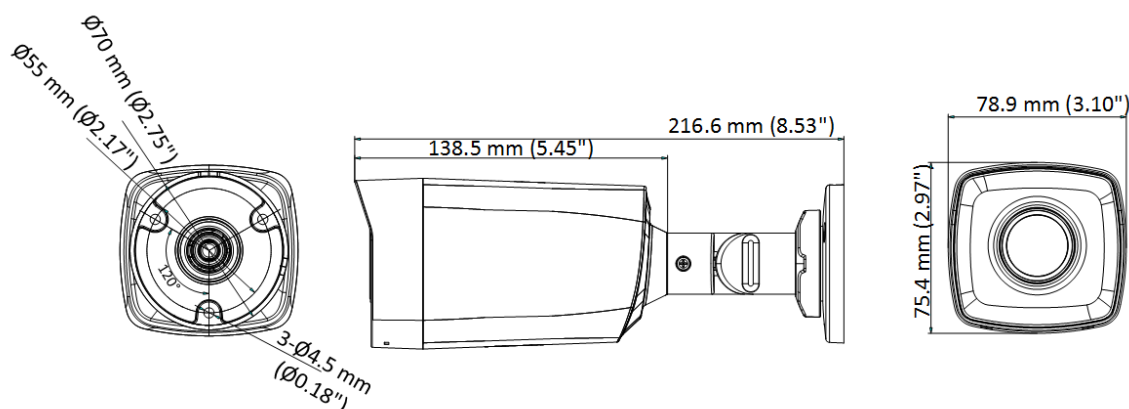

▪ Specification

Camera	
Image Sensor	2 MP CMOS
Signal System	PAL/NTSC
Frame Rate	TVI: 1080P@30fps, 1080P@25fps CVI: 1080P@30fps, 1080P@25fps AHD: 1080P@30fps, 1080P@25fps CVBS: PAL/NTSC
Resolution	1920 (H) × 1080 (V)
Min. illumination	0.01 Lux @ (F1.2, AGC ON), 0 Lux with IR
Shutter Time	PAL: 1/25 s to 1/50,000 s NTSC: 1/30 s to 1/50,000 s
Lens	2.8 mm, 3.6 mm, 6 mm fixed lens
Horizontal Field of View	2.8 mm, horizontal FOV: 101°, vertical FOV: 60°, diagonal FOV: 122° 3.6 mm, horizontal FOV: 79.6°, vertical FOV: 43.5°, diagonal FOV: 93.7° 6 mm, horizontal FOV: 51.9°, vertical FOV: 30°, diagonal FOV: 58.8°
Lens Mount	M12
Day & Night	ICR
WDR (Wide Dynamic Range)	Digital WDR
Angle Adjustment	Pan: 0 to 360°, Tilt: 0 to 180°, Rotation: 0 to 360°
Menu	
Image Mode	STD/HIGH-SAT
AGC	Yes
Day/Night Mode	Auto/Color/BW (Black and White)
White Balance	Auto/Manual
AE (Auto Exposure) Mode	DWDR/BLC/HLC/Global
Language	English
Functions	Brightness, Sharpness, Smart IR
2D DNR	Yes
Interface	
Video Output	Switchable TVI/AHD/CVI/CVBS
General	
Operating Condition	-40 °C to 60 °C (-40 °F to 140 °F), humidity: 90% or less (non-condensation)
Power Supply	12 VDC ± 25%
Power Consumption	Max. 2.2 W
Protection Level	IP67
Material	Front Cover: Metal Main Body: Plastic
IR Range	Up to 30 m
Communication	HIKVISION-C
Dimensions	78.9 mm × 75.4 mm × 216.6 mm (3.10" × 2.97" × 8.53")
Weight	Approx. 320 g (0.71 lb.)

▪ Dimension