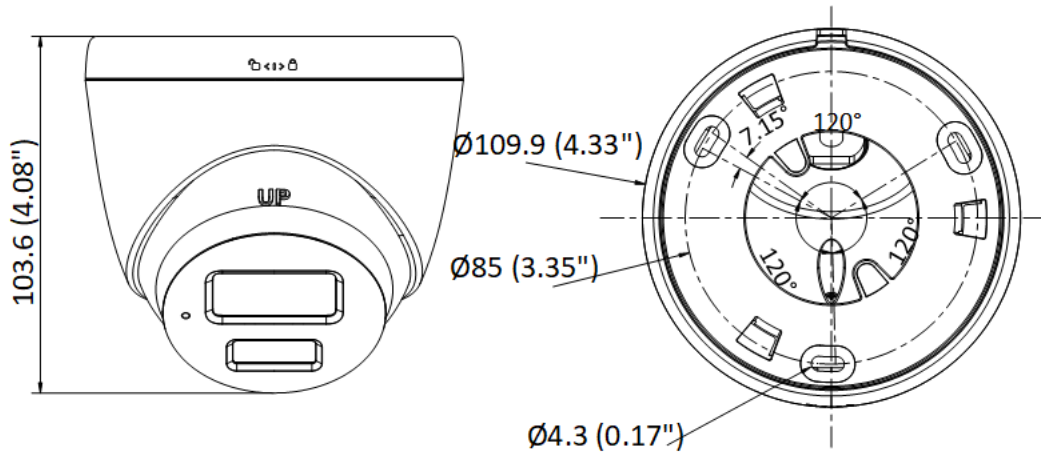

Unit: mm (inch)

▪ **Accessory**

▪ **Optional**

DS-1272ZJ-110-TRS Wall Mount	DS-1276ZJ-SUS Corner Mount	DS-1281ZJ-S Inclined Ceiling Mount	DS-1275ZJ-SUS Vertical Pole Mount	DS-1280ZJ-S Junction Box